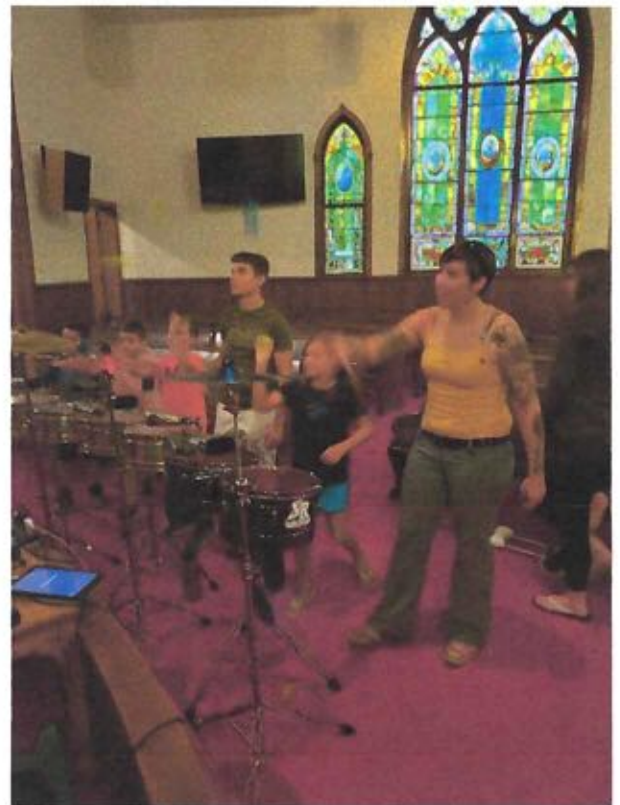

Sponsored By:

Bay Lake Fellowship